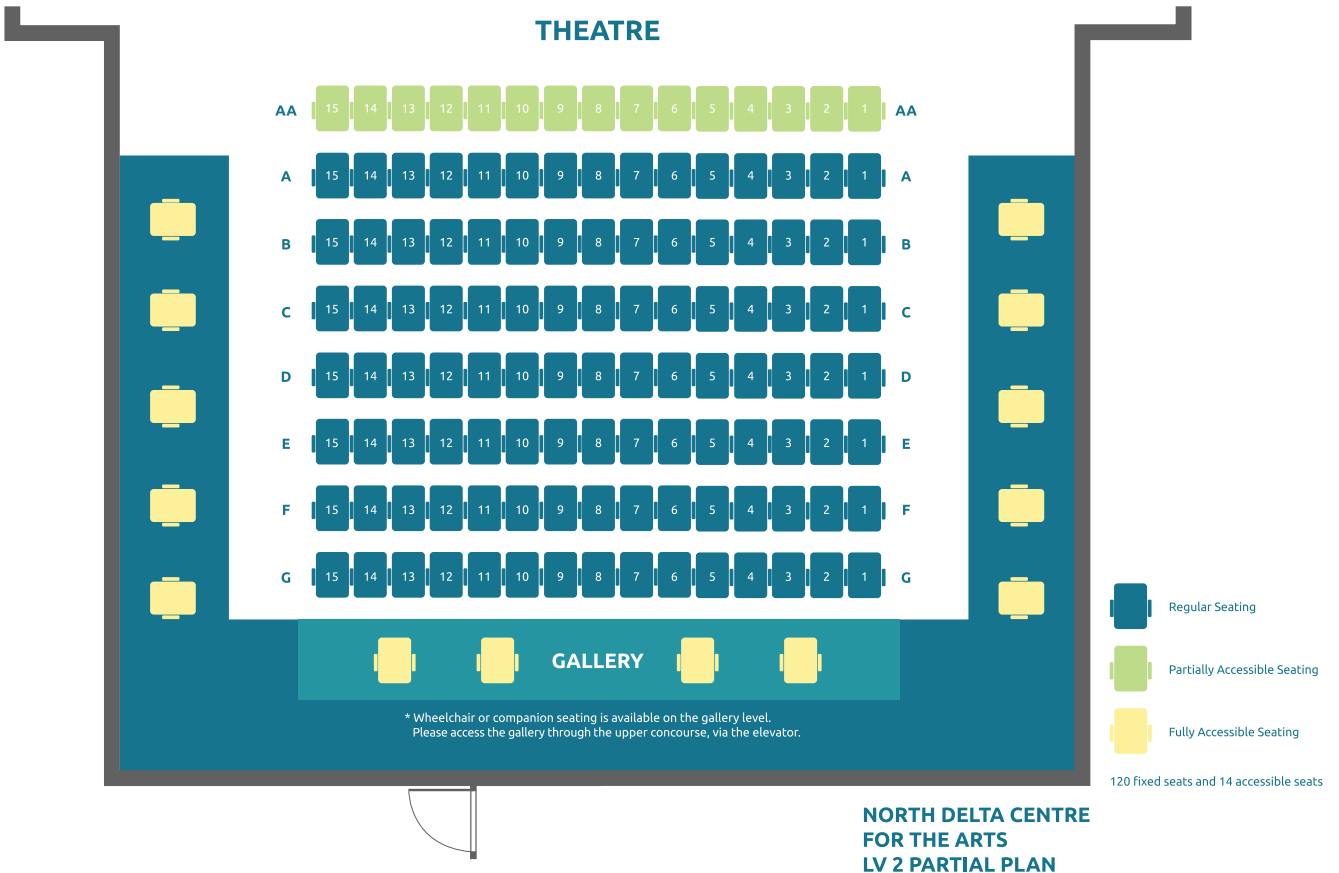

Theatre – Audience Experience

The Theatre has 120 retractable bleacher seats on the main level. There are 22 additional seats, including fully accessible seating in the balcony area on the second floor.

There are also the following hearing assistance devices that can be provided:

- Four (4) Sennheiser EZT-3011 Neck Loop T-coil - 502566
- Four (4) Sennheiser EKI-830 / HDI-830 Infrared Receivers
- Two (2) Sennheiser SI-1015 / SZI-1015 Infrared Modulator / Radiator