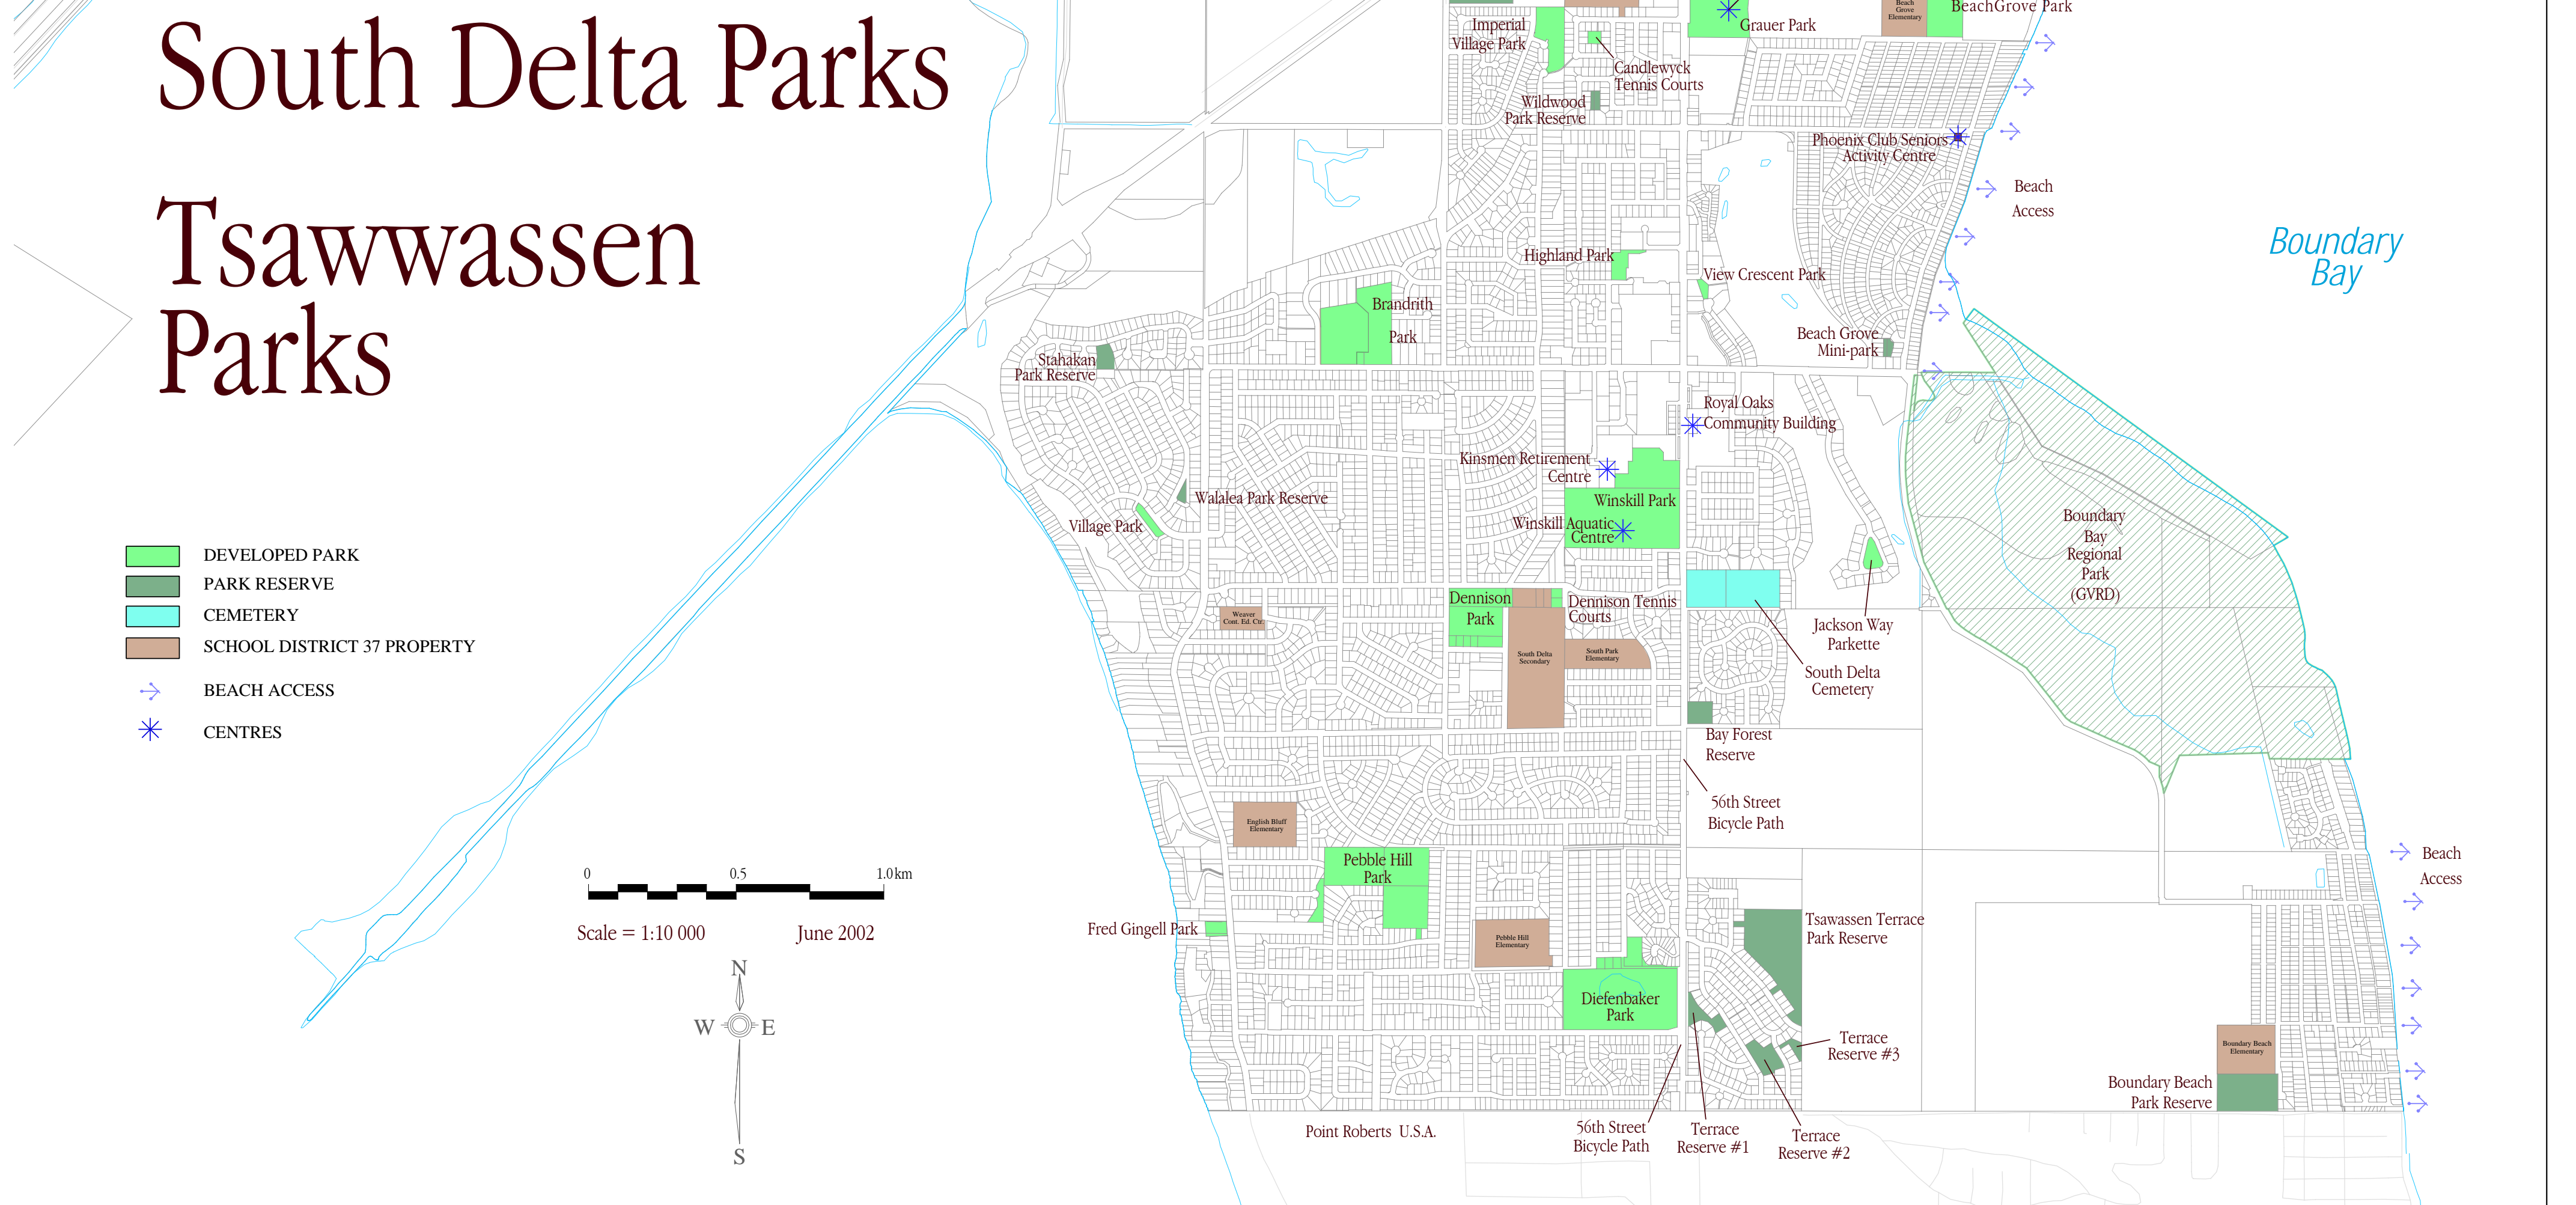

Ladner Parks

- DEVELOPED PARK
- PARK RESERVE
- CEMETERY
- SCHOOL DISTRICT 37 PROPERTY
- BEACH ACCESS

South Delta Parks Tsawwassen Parks

- DEVELOPED PARK
- PARK RESERVE
- CEMETERY
- SCHOOL DISTRICT 37 PROPERTY
- BEACH ACCESS
- CENTRES

0 0.5 1.0km
Scale = 1:10 000 June 2002

North Delta Parks

- DEVELOPED PARK
- PARK RESERVE
- CEMETERY
- SCHOOL DISTRICT 37 PROPERTY
- * CENTRES
- ➔ BEACH ACCESS
- + PUBLIC ACCESS POINT

0 0.5 1.0km
Scale = 1:10 000 June 2002