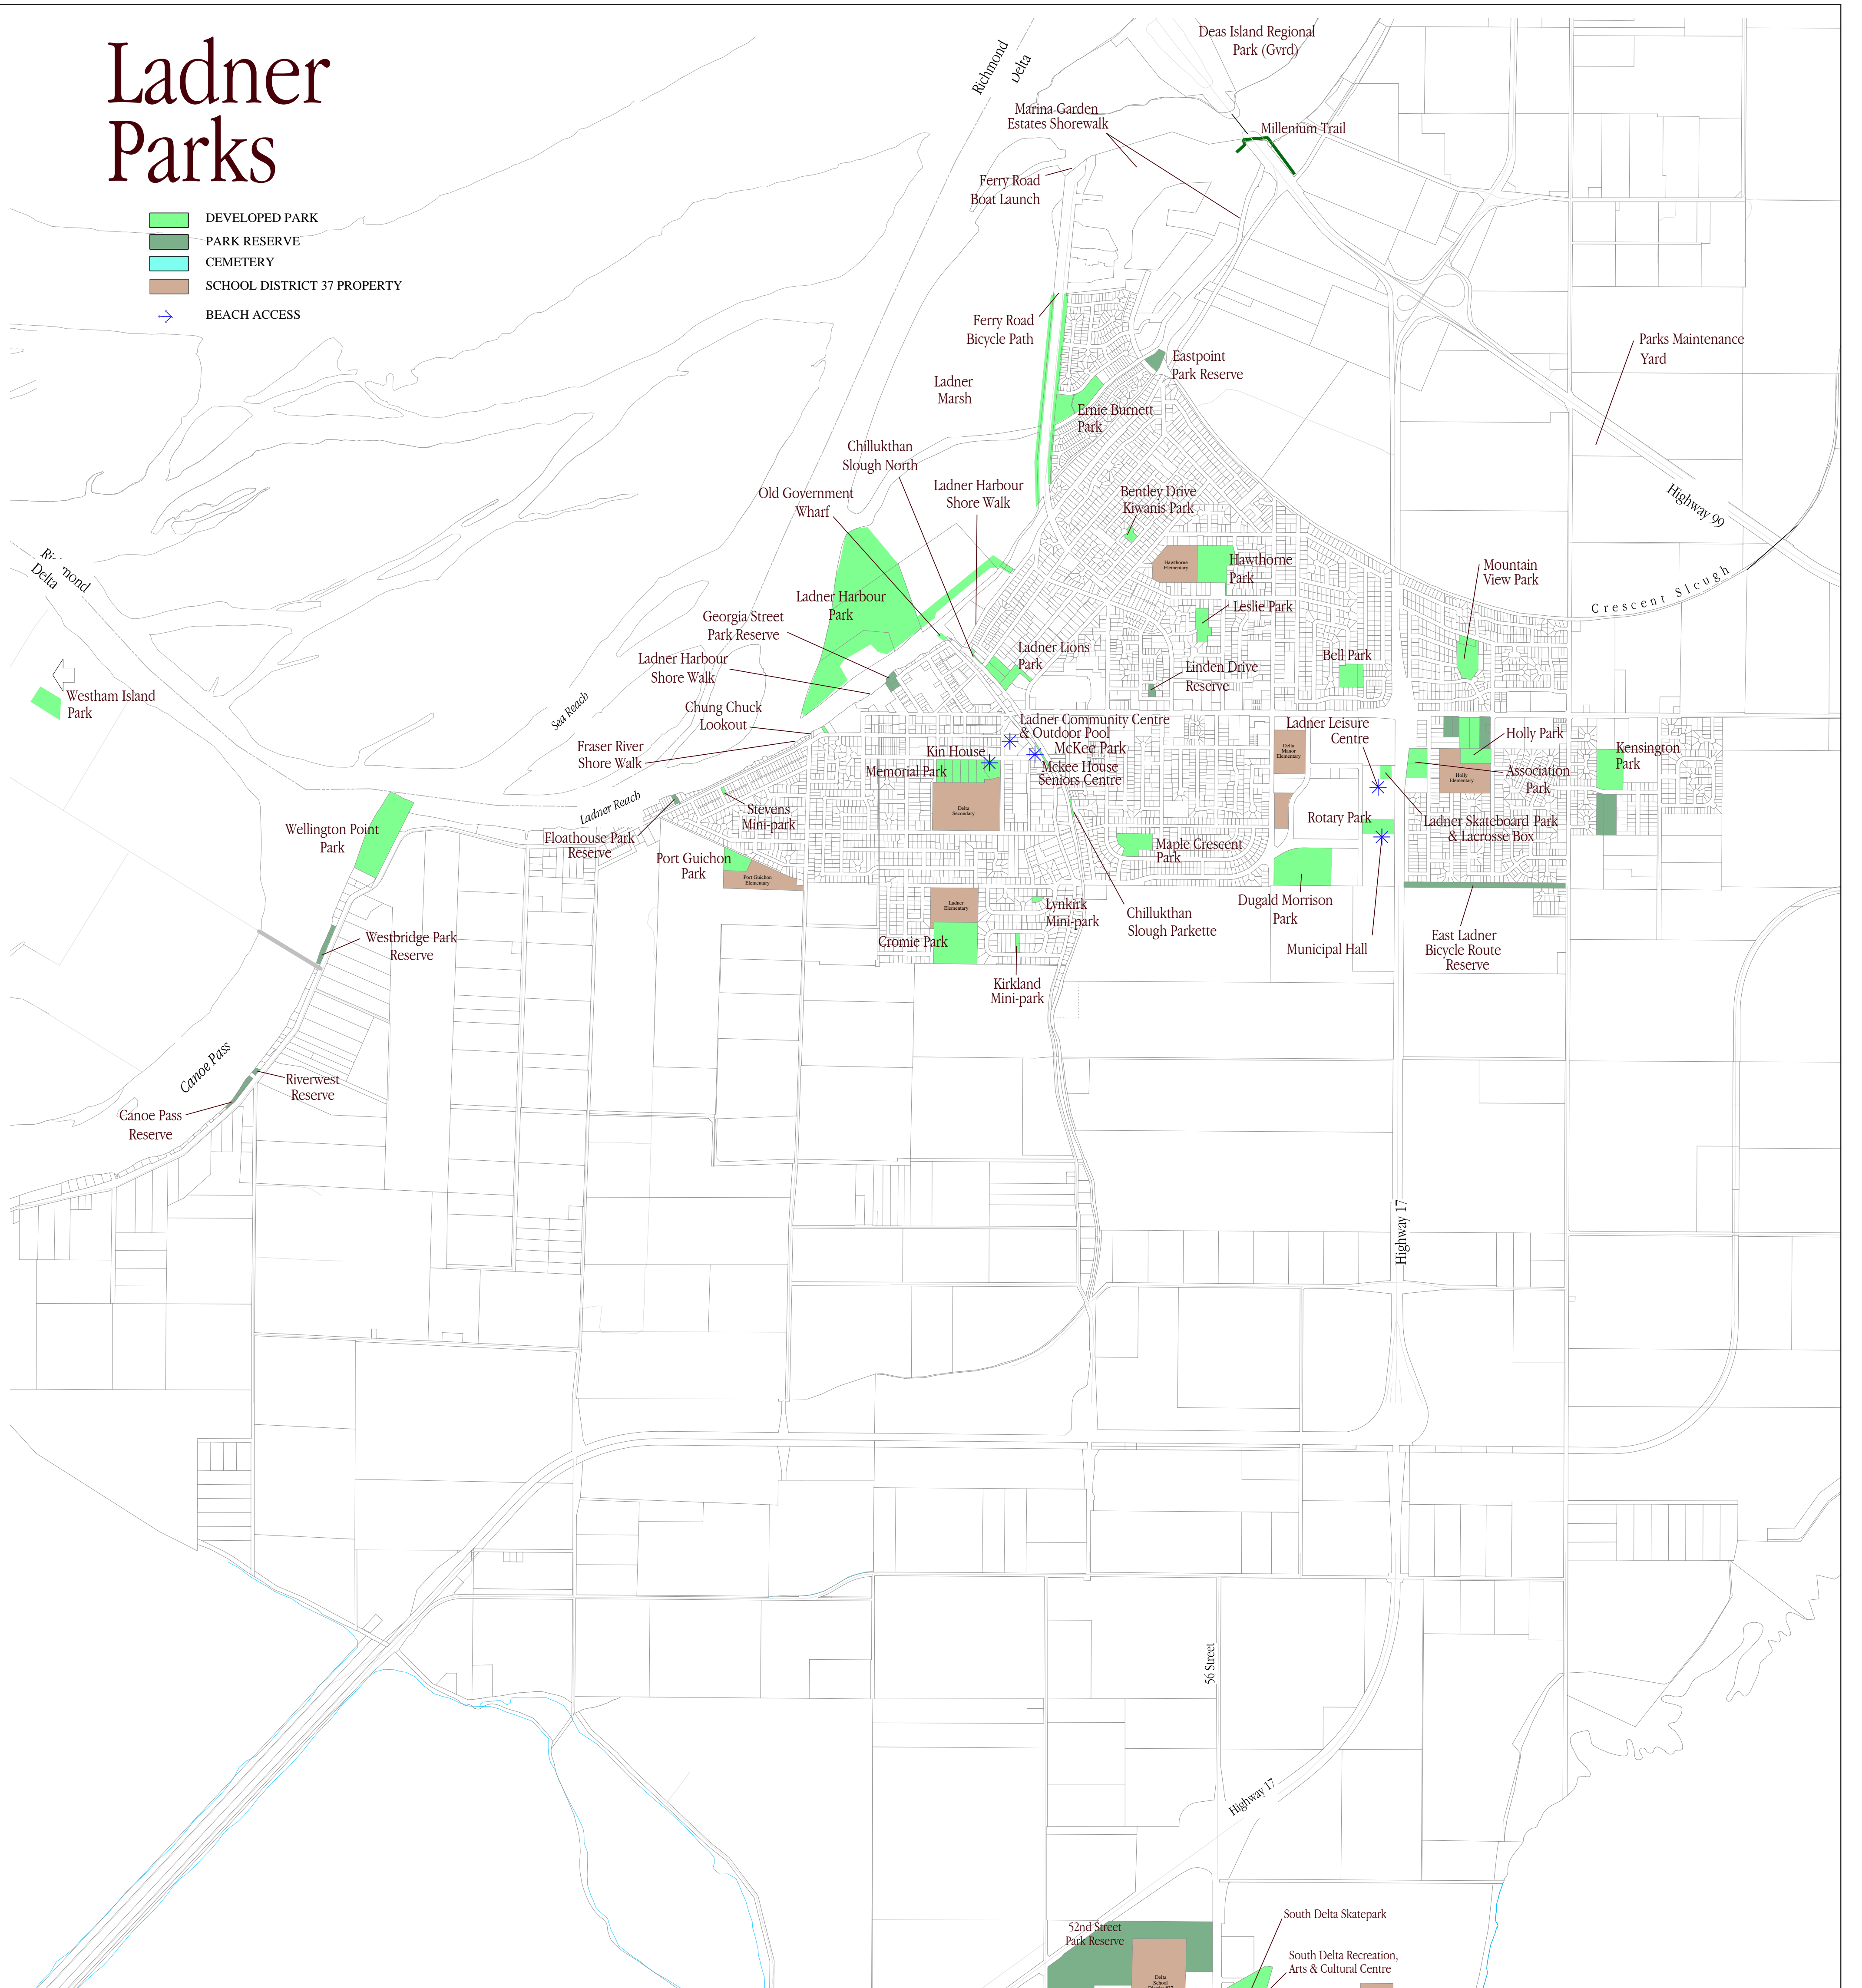

Ladner Parks

- DEVELOPED PARK
- PARK RESERVE
- CEMETERY
- SCHOOL DISTRICT 37 PROPERTY
- BEACH ACCESS

South Delta Parks Tsawwassen Parks

- DEVELOPED PARK
- PARK RESERVE
- CEMETERY
- SCHOOL DISTRICT 37 PROPERTY
- BEACH ACCESS
- CENTRES

0 0.5 1.0km
Scale = 1:10 000 June 2002

North Delta Parks

- DEVELOPED PARK
- PARK RESERVE
- CEMETERY
- SCHOOL DISTRICT 37 PROPERTY
- * CENTRES
- ➔ BEACH ACCESS
- + PUBLIC ACCESS POINT

0 0.5 1.0km
Scale = 1:10 000 June 2002